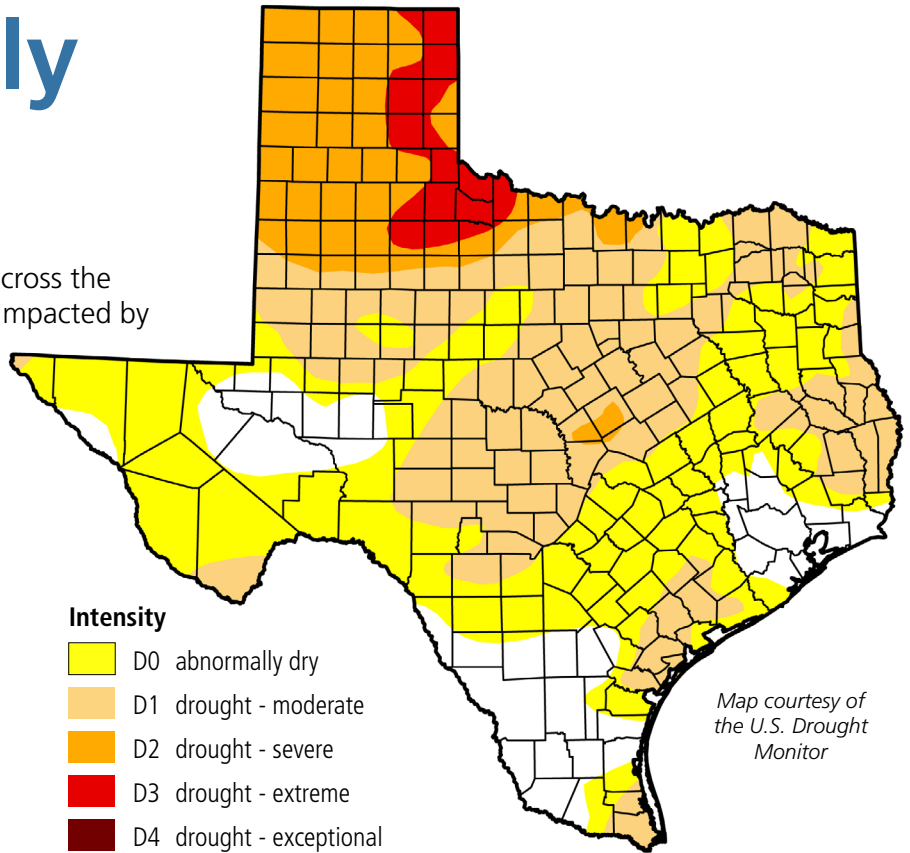

# Water Weekly

For the week of 01/29/18

## Water conditions

Drought continues to intensify and expand across the state. In the last week, the area of the state impacted by extreme drought jumped from 2 to 4 percent. Almost half the state is now impacted by moderate or worse drought.

## Drought conditions

- ◆ 49% now
- ◆ 42% a week ago
- ◆ 2% three months ago
- ◆ 3% a year ago

Written by Dr. Mark Wentzel — Dr. Mark Wentzel is a hydrologist in the TWDB's Office of Water Science and Conservation.