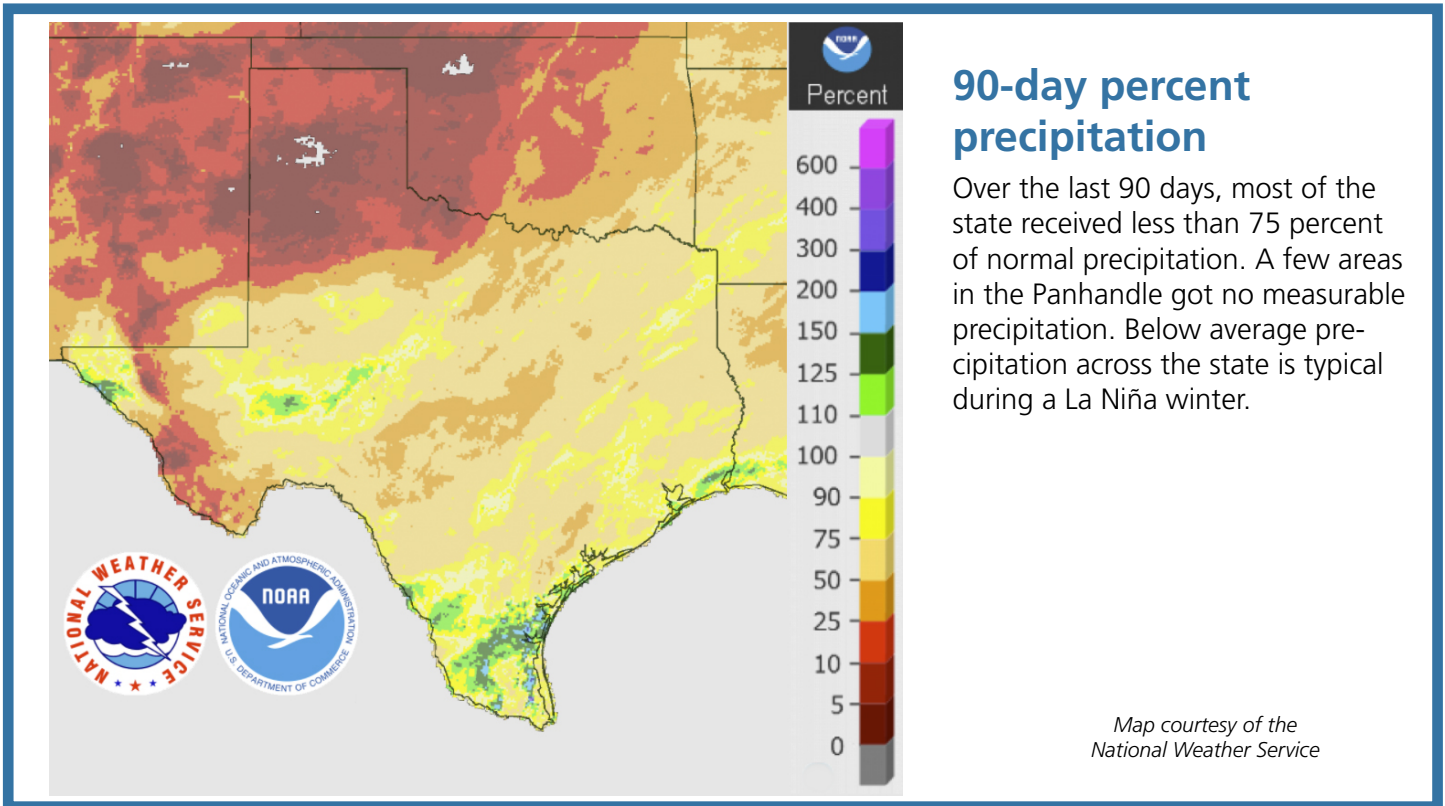

# Water Weekly

For the week of 01/29/18

## Water conditions

Drought continues to intensify and expand across the state. In the last week, the area of the state impacted by extreme drought jumped from 2 to 4 percent. Almost half the state is now impacted by moderate or worse drought.

## Drought conditions

- ◆ 49% now
- ◆ 42% a week ago
- ◆ 2% three months ago
- ◆ 3% a year ago

Written by Dr. Mark Wentzel — Dr. Mark Wentzel is a hydrologist in the TWDB's Office of Water Science and Conservation.