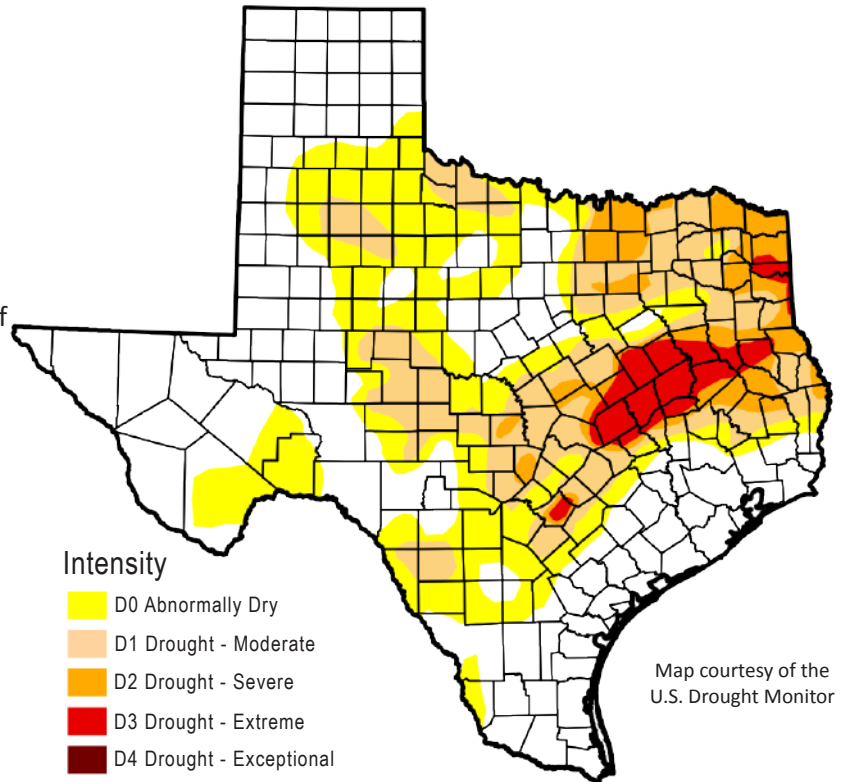

**WATER CONDITIONS**

Drought intensified and expanded over the past week with fingers of moderate drought poking into West Texas and an expansion of extreme drought in the eastern half of the state. The new seasonal drought outlook through the end of December shows improvement across the state but patches of drought remaining in East Texas.

**Drought conditions**

- 27% now
- 27% a week ago
- 0.29% three months ago
- 57% a year ago

**U.S. SEASONAL DROUGHT OUTLOOK**

The U.S. Seasonal Drought Outlook through the end of December shows improvement but drought remaining in Texas.