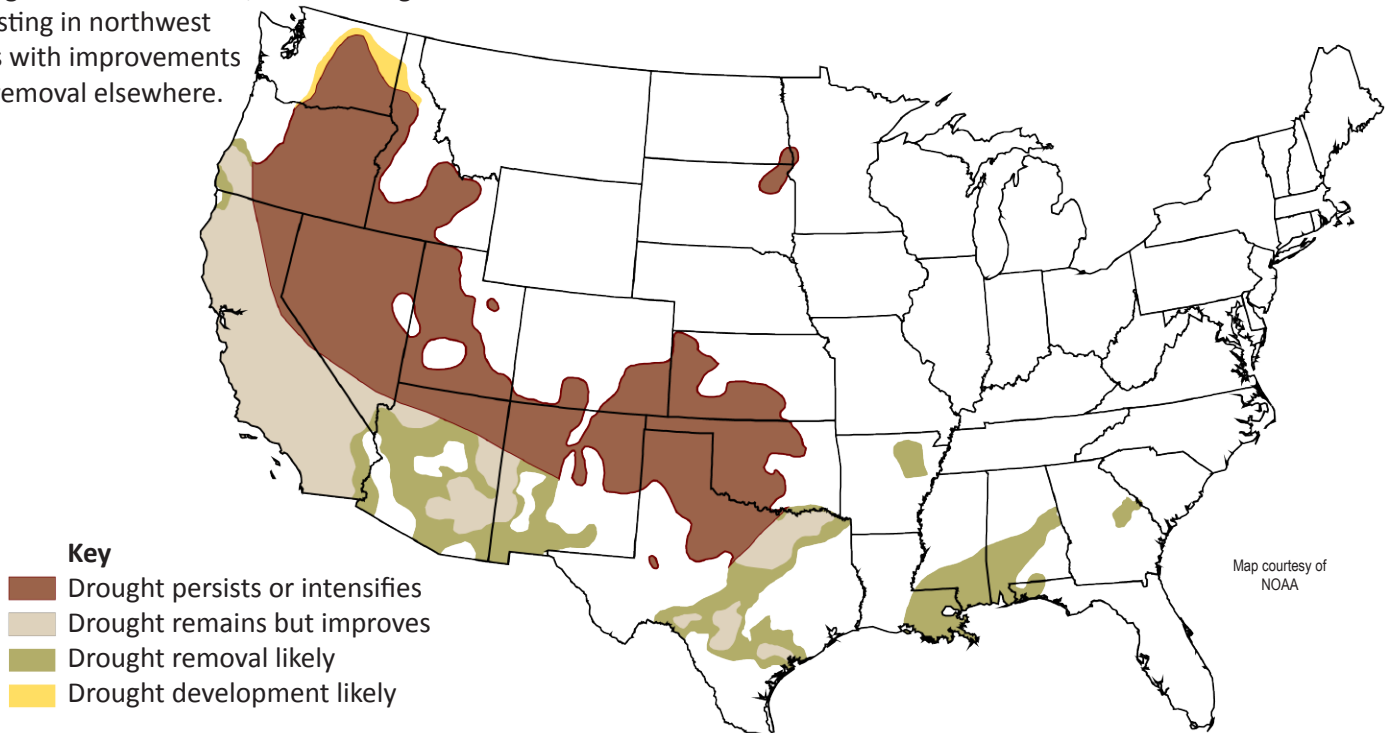

DROUGHT CONDITIONS

The pattern of little change in reservoir and drought conditions from week-to-week continues. Both reservoir levels and the percent of the state in drought have been relatively flat since mid-November. Perhaps Santa will bring us some precipitation over the holidays?

Drought statistics

- 44% of state currently in moderate to exceptional drought
- 43% a week ago
- 57% three months ago
- 47% a year ago

SEASONAL DROUGHT OUTLOOK

The latest seasonal drought outlook, valid through the end of March, shows drought persisting in northwest Texas with improvements and removal elsewhere.