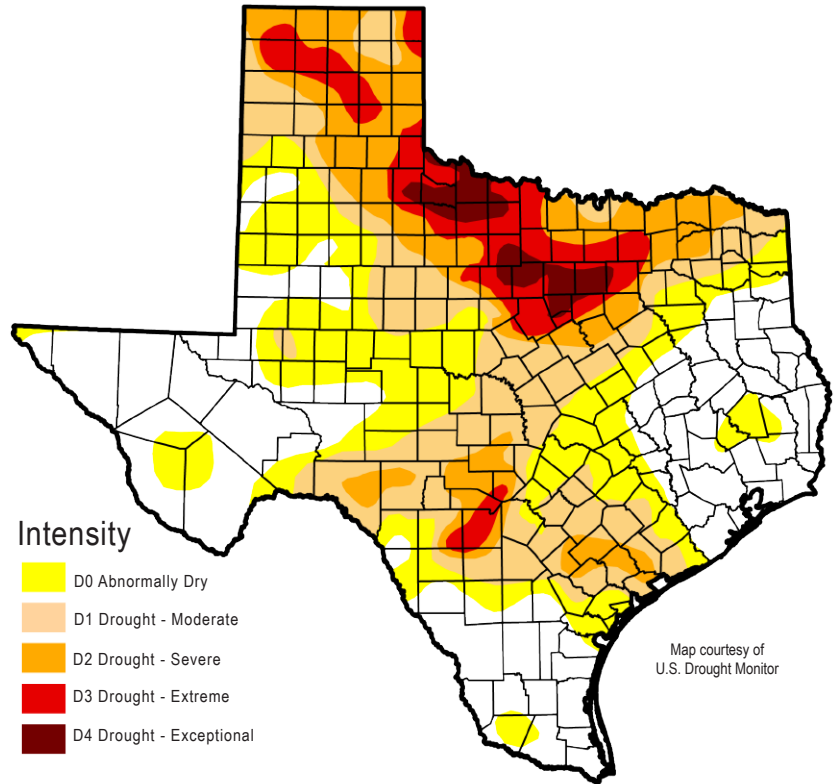

DROUGHT CONDITIONS

The pattern of little change in reservoir and drought conditions from week-to-week continues. Both reservoir levels and the percent of the state in drought have been relatively flat since mid-November. Perhaps Santa will bring us some precipitation over the holidays?

Drought statistics

- 44% of state currently in moderate to exceptional drought
- 43% a week ago
- 57% three months ago
- 47% a year ago

SEASONAL DROUGHT OUTLOOK

The latest seasonal drought outlook, valid through the end of March, shows drought persisting in northwest Texas with improvements and removal elsewhere.