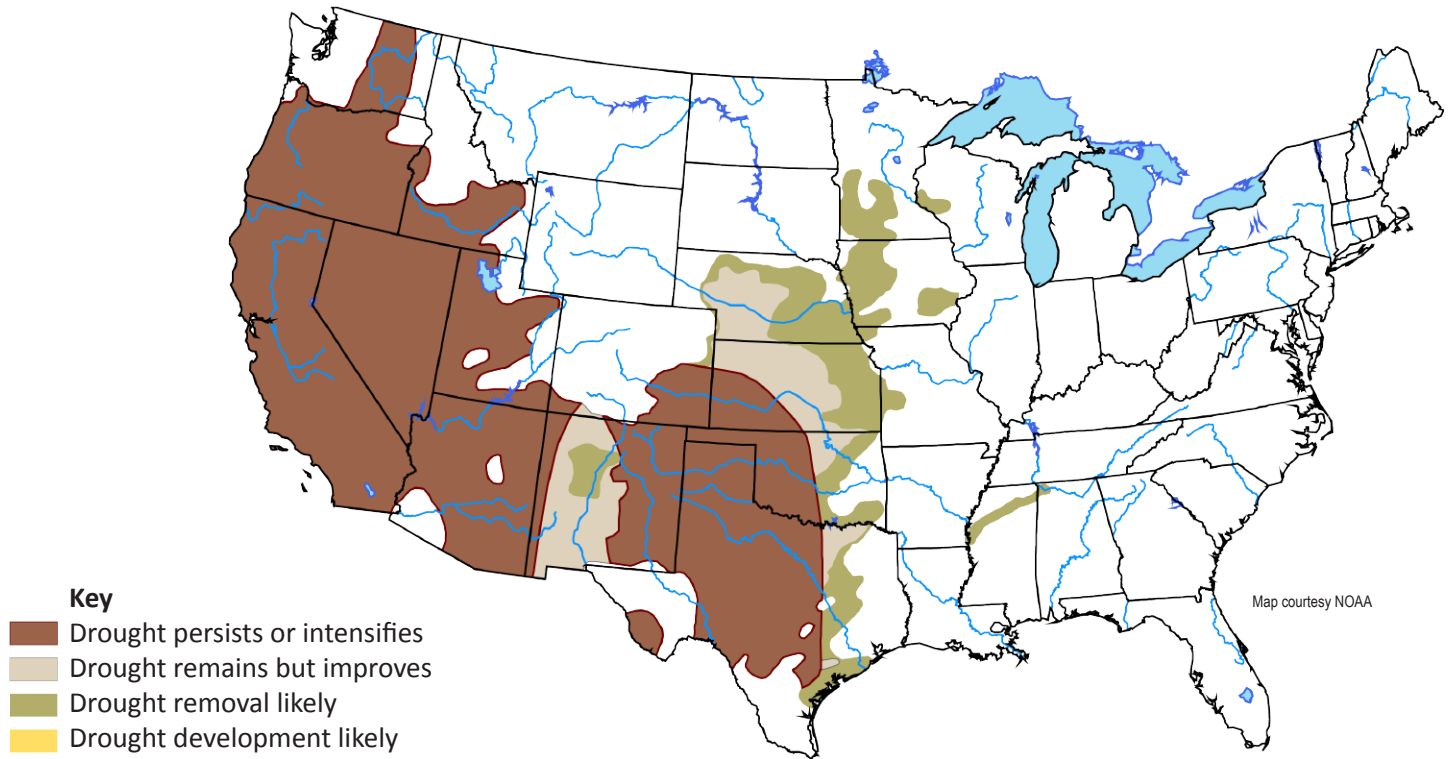

DROUGHT CONDITIONS

Drought conditions intensified over the past week with much of the Texas Panhandle over to Wichita Falls now under exceptional drought conditions, the worst level of drought. The latest drought outlook through the end of July shows improvements in east Texas and along the coast but lingering and intensifying drought in much of the rest of the state.

Drought statistics

- 66% of state currently in moderate to exceptional drought
- 64% a week ago
- 45% three months ago
- 91% a year ago

SEASONAL DROUGHT OUTLOOK FOR APRIL 17 – JULY 31, 2014

Get more drought information on TWDB's website and social media accounts!