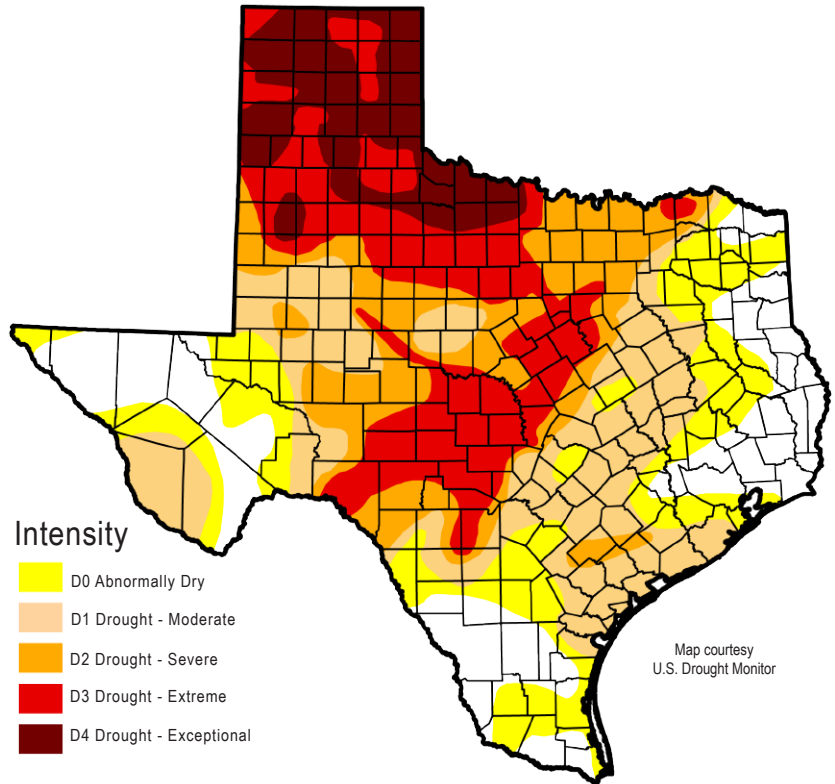

DROUGHT CONDITIONS

Drought conditions intensified over the past week with much of the Texas Panhandle over to Wichita Falls now under exceptional drought conditions, the worst level of drought. The latest drought outlook through the end of July shows improvements in east Texas and along the coast but lingering and intensifying drought in much of the rest of the state.

Drought statistics

- 66% of state currently in moderate to exceptional drought
- 64% a week ago
- 45% three months ago
- 91% a year ago

SEASONAL DROUGHT OUTLOOK FOR APRIL 17 – JULY 31, 2014

Get more drought information on TWDB's website and social media accounts!